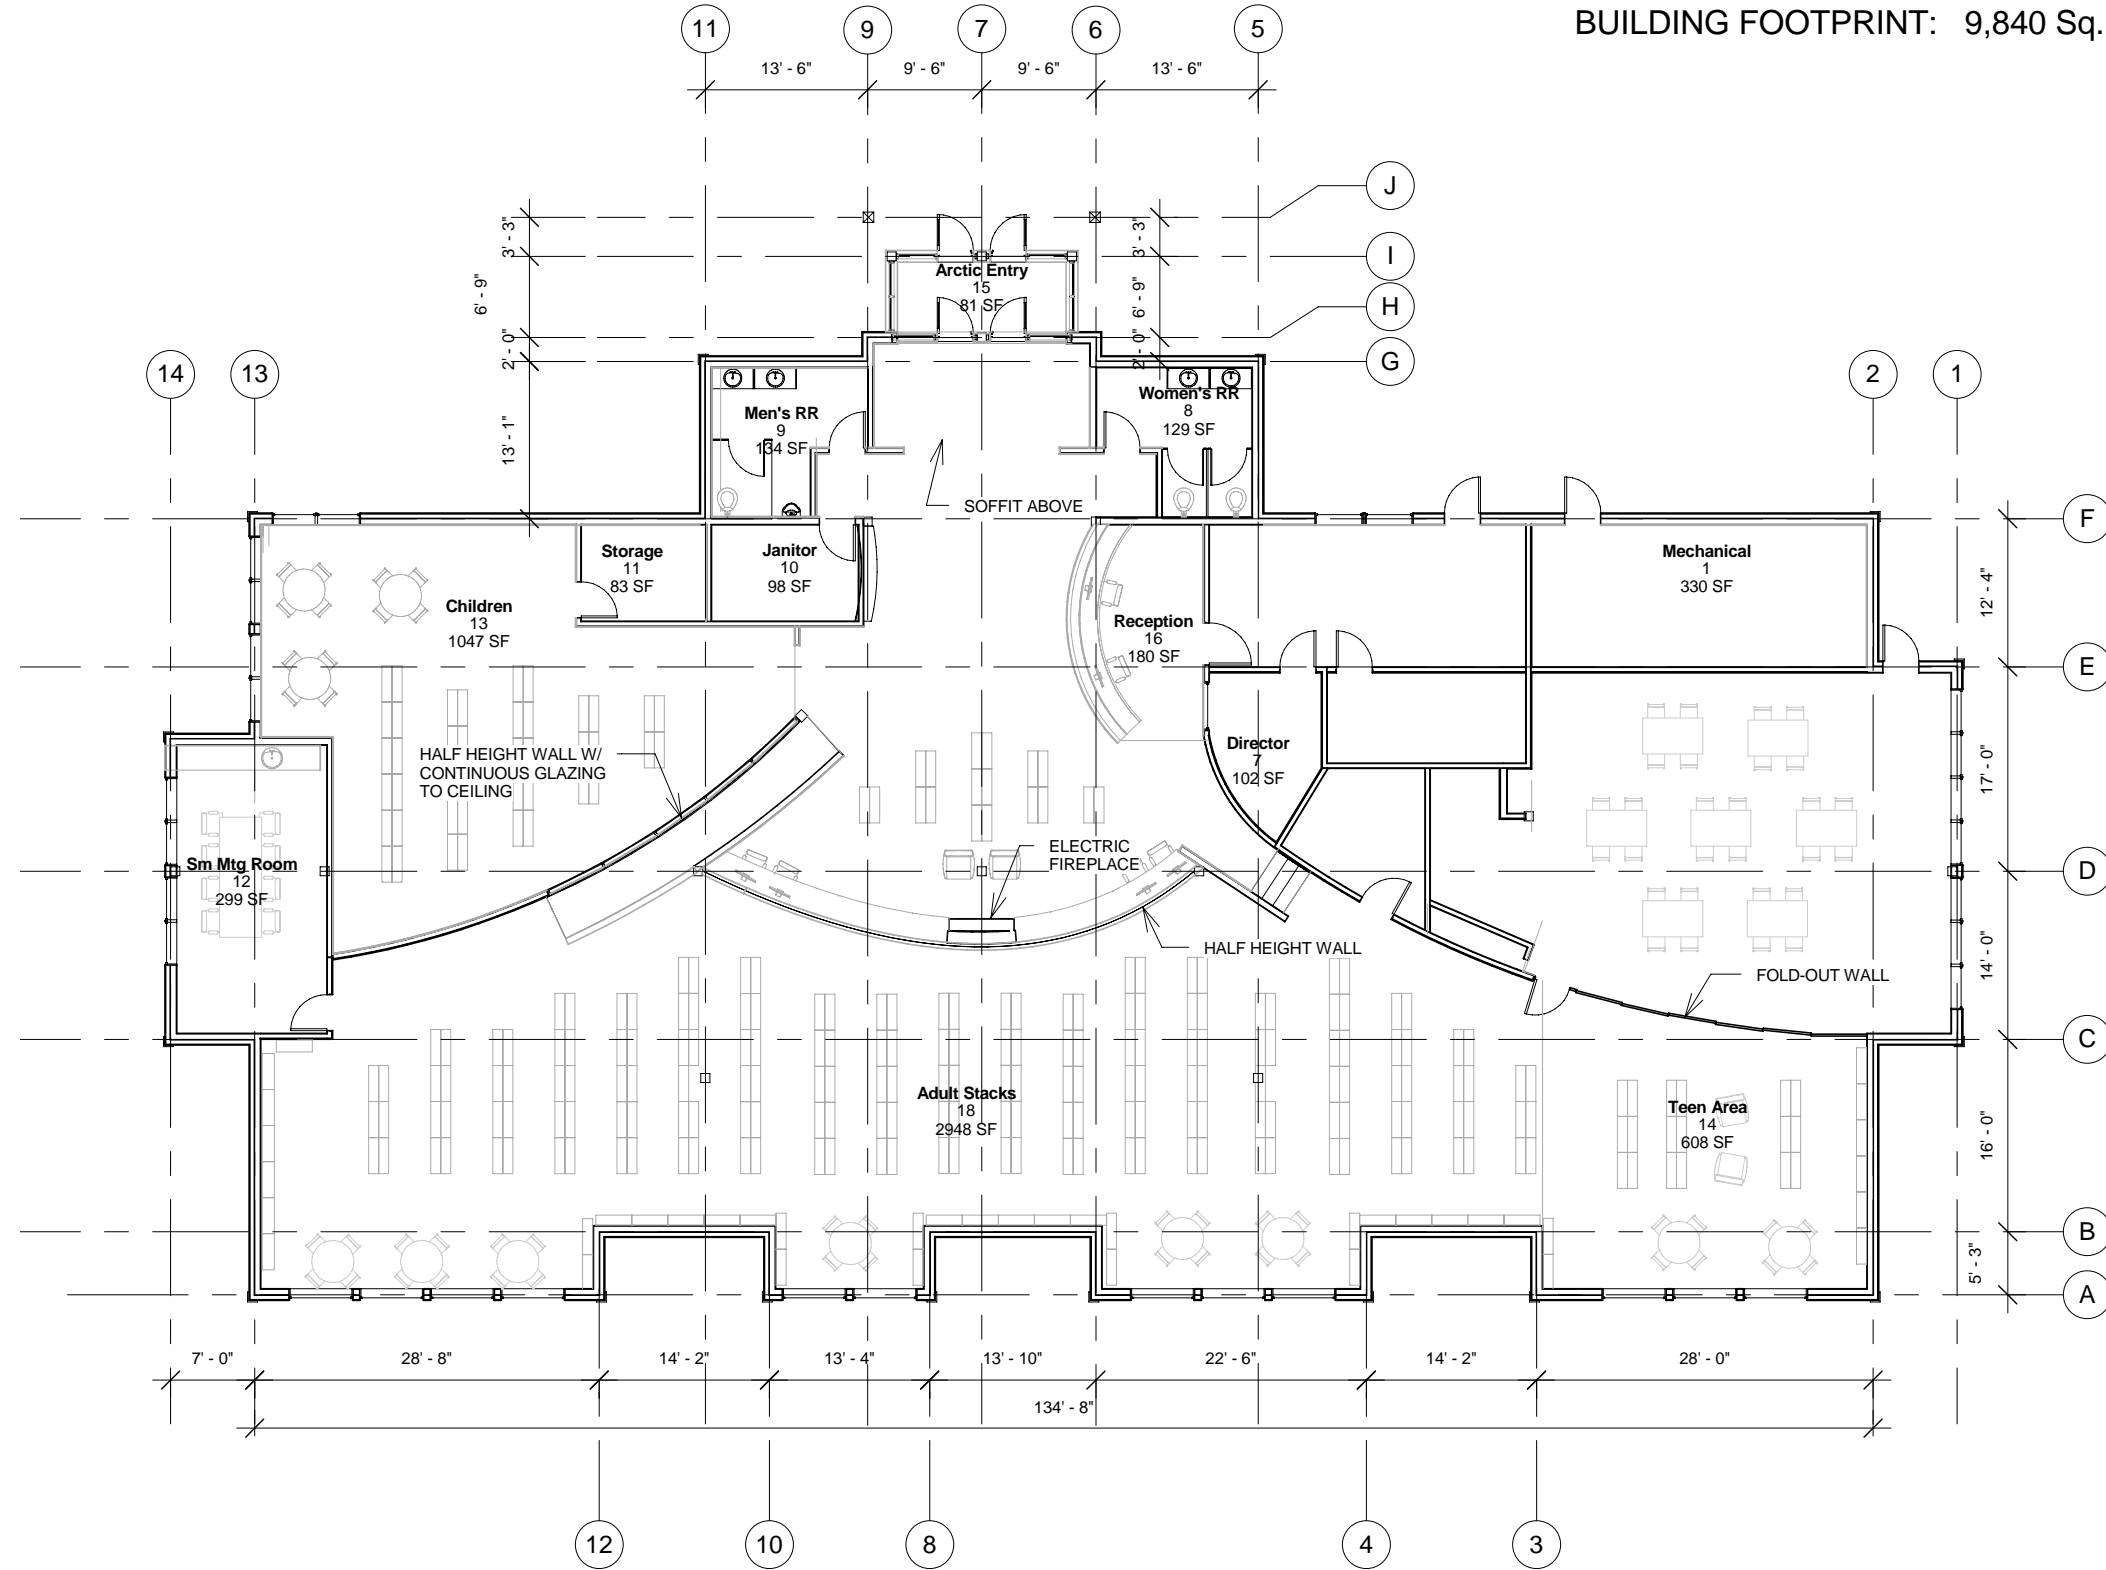

BUILDING FOOTPRINT: 9,840 Sq. Ft.

MRV ARCHITECTS
1420 GLACIER AVE. #101
JUNEAU, AK 99901
907-586-1371
FAX 907-463-5544
mrv@mrvarchitects.com

Autodesk Revit

#0717

Petersburg Library

City of Petersburg

SHEET TITLE:
Floor Plan 1

DATE: 10/23/09
SCALE:
DRAWN:
CHECKED: PV

SHEET NO.

A201

① Level 1
1/16" = 1'-0"